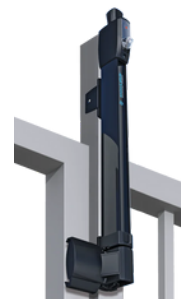

### Lokklatch Magnetic

Operates and locks from both sides without need for additional padlocks. Rekey by locksmith to match other keys.

### Lokklatch Plus

Operates and locks from both sides without need for additional padlocks. Minimalist front facing lock.