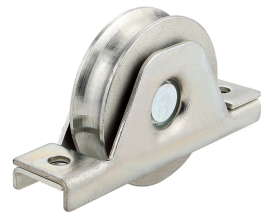

### Lokklatch Magnetic

Operates and locks from both sides without need for additional padlocks. Rekey by locksmith to match other keys.

### Magna Latch

Comes in short or tall format. Tall format is pool compliant. Key lockable without need for additional padlocks.

### Rebate U Groove Wheel

Sliding gate wheel rebated inside the frame to provide a minimal gap underneath the gate and a sleek design.

### Sliding Gate Lock

Manual sliding gate latch with unique Twistfinger design guarantees a perfect close and is key lockable.