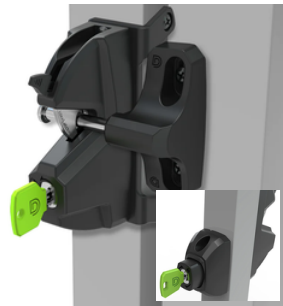

### Lokklatch Magnetic

Operates and locks from both sides without need for additional padlocks. Rekey by locksmith to match other keys.

### Lokklatch Plus

Operates and locks from both sides without need for additional padlocks. Minimalist front facing lock.

### Magna Latch

Comes in short or tall format. Tall format is pool compliant. Key lockable without need for additional padlocks.

### Sliding Gate Lock

Manual sliding gate latch with unique Twistfinger design guarantees a perfect close and is key lockable.